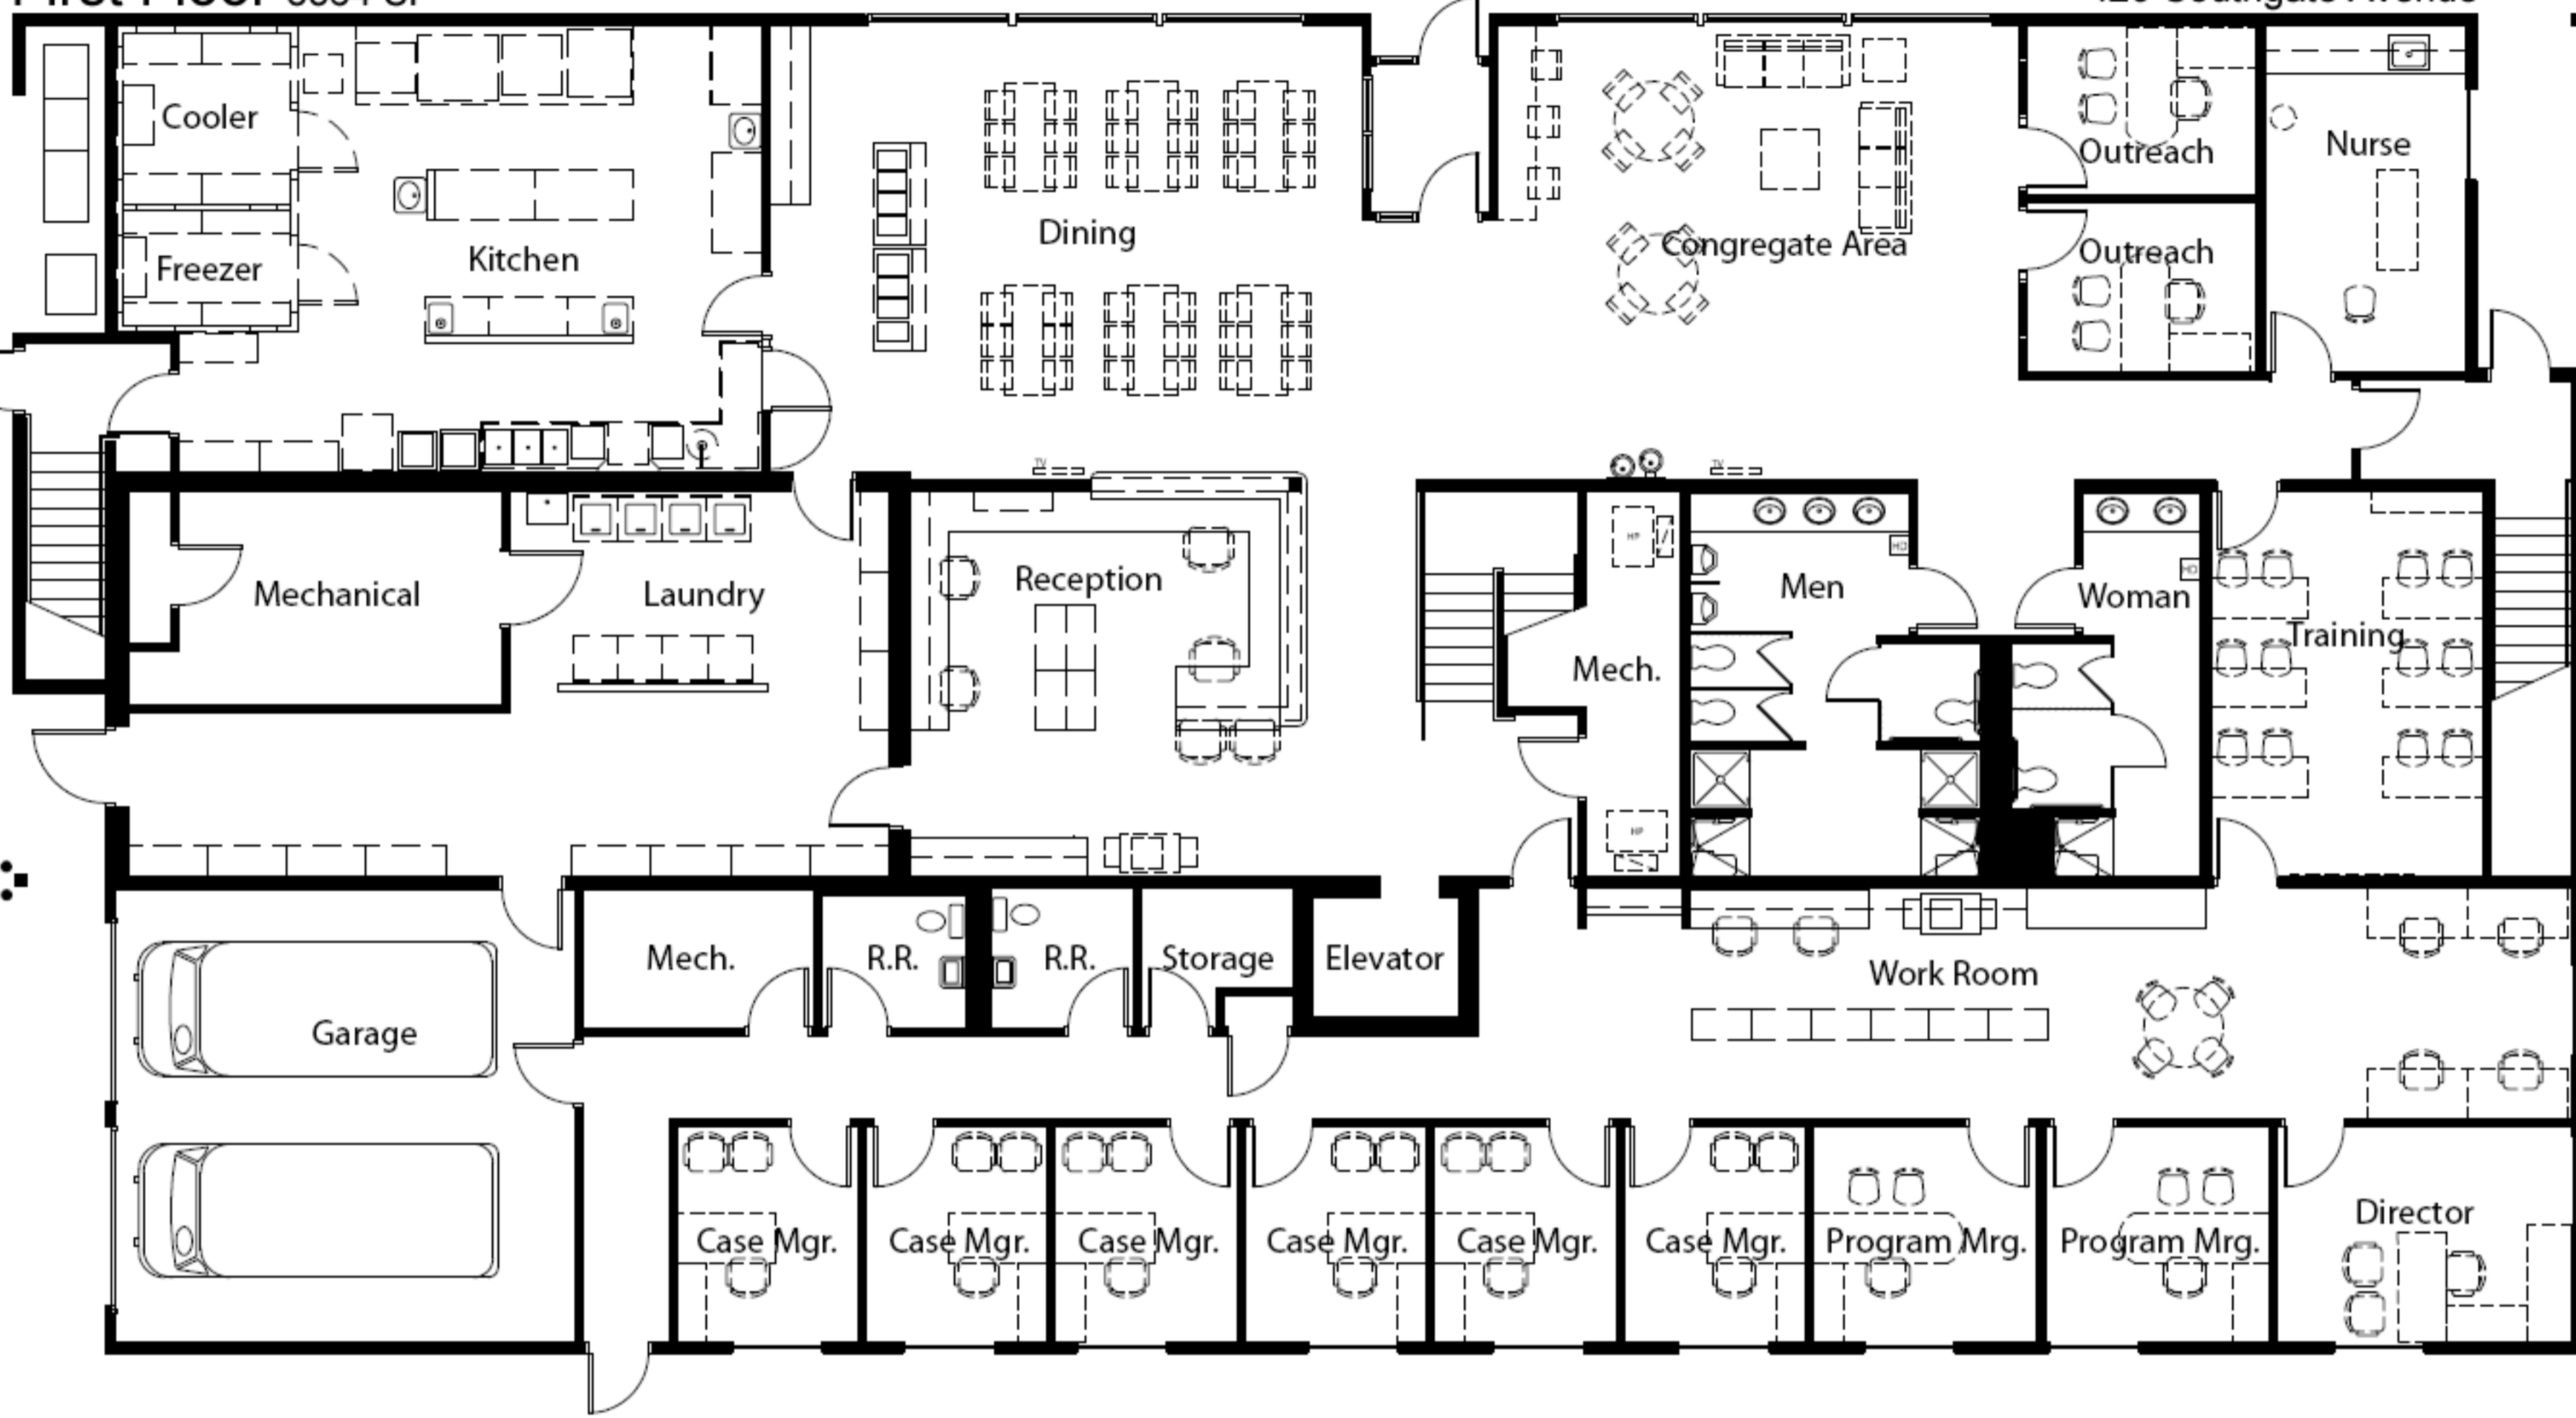

Shelter House Iowa City, IA

First Floor 8364 SF

429 Southgate Avenue

Second Floor 8254 SF

429 Southgate Avenue